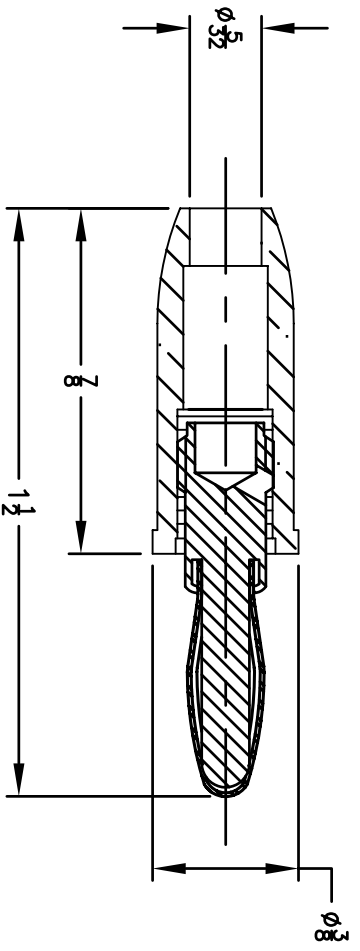

REVISIONS				
SYM	DESCRIPTION	REVISED BY	DATE	APPR
C	REDRAWN AND REVISED ON CAD	TPPL	11/12/03	TPPL

MATERIAL: SEE BOM		FINISH: SEE BOM	
DIMENSIONAL TOLERANCES UNLESS OTHERWISE SPECIFIED		TITLE: 455 SERIES	
.XX	.XXX	INSULATED BANANA PLUG	
---	---	DRAWN: T. LORD DATE: 11/12/03	
FRACTIONS	ANGLES	CHECKED: T. LORD DATE: 11/12/03	
---	---	APPROVED: T. LORD DATE: 11/12/03	
HEAT TREAT: CODE 0	SCALE: 2:1	SIZE: A	DRAWING NUMBER: 455
PLOT SCALE: 1:1		ISSUE: C	